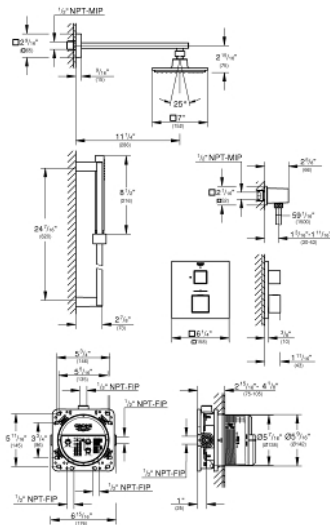

GROHTHERM CUBE  
 Shower Set with Euphoria Cube  
 MODEL # 34747000

Pure Freude  
 an Wasser

**Product Description:**  
**GROHTHERM CUBE**  
**Shower Set with Euphoria Cube**

**Standard Specification:**

- Grotherm Cube Dual Function 2-Handle Thermostatic Trim (24 158)
- GROHE Rapido SmartBox universal rough-in box, 1/2" (35 601)
- Euphoria Cube 150 Showerhead, 1.75 gpm (26 468)
- Eurocube Rainshower shower arm, 11-1/4" (286mm) (27 710)
- Euphoria Cube shower rail, 24" (620mm) (27 892)
- Euphoria Cube Stick hand shower 1.75 gpm (26 467)
- Allure Brilliant Wall Union (27 708)
- Rotaflex Metal Longlife shower hose, 59" (1500mm) (28 417)

**Applicable Codes & Standards:**

- Energy Policy Act of 1992
- ASME A112.18.1/CSA B125.1
- EPA WaterSense®
- CalGreen
- LOGO CEC

**Color:**

- 34747000 StarLight Chrome